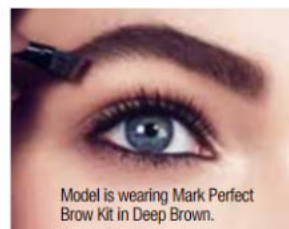

### BUDGE-PROOF BROWS

POWDER TO FILL, WAX TO SET

Deep Brown 21745

Soft Brown 87462

Blonde 87553

Model is wearing Mark Perfect Brow Kit in Deep Brown.

Mark Perfect Brow Kit  
Regular Price R239 each

**R139** each