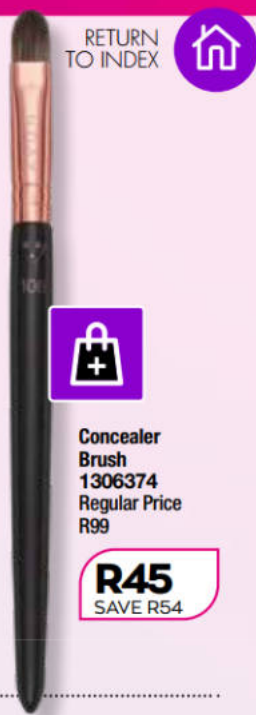

- 1 Mark Magix HD Setting Banana Powder  
9 g 79407
- 2 Mark Magix HD Setting Translucent Powder  
9 g 69371  
Regular Price R230 each

**R149**<sup>90</sup>  
SAVE R81

Violet  
17296

**R39**<sup>90</sup>  
SAVE R35