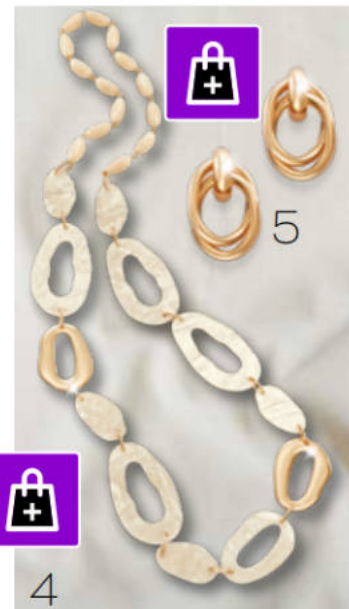

**R129**  
SAVE R50

3

**3 Maisie 3-Piece Gift Set**  
Necklace: 42 cm + 9 cm extender  
Bracelet: Elasticated  
1333968  
Regular Price R199

**R149**  
SAVE R50

RETURN TO INDEX

4

**4 Faye Necklace**  
91 cm long  
1391293  
Regular Price R299

**R229**  
SAVE R70

6

**6 Stella Gift Set**  
Necklace: 92 cm  
Earrings: 3.2 cm  
1301568  
Regular Price R189

**R89**  
SAVE R100

8

**8 Aadila Foot Jewellery**  
Anklet: 21.5 cm + 2.5 cm extender  
Toe rings: adjustable  
1391525  
Regular Price R159