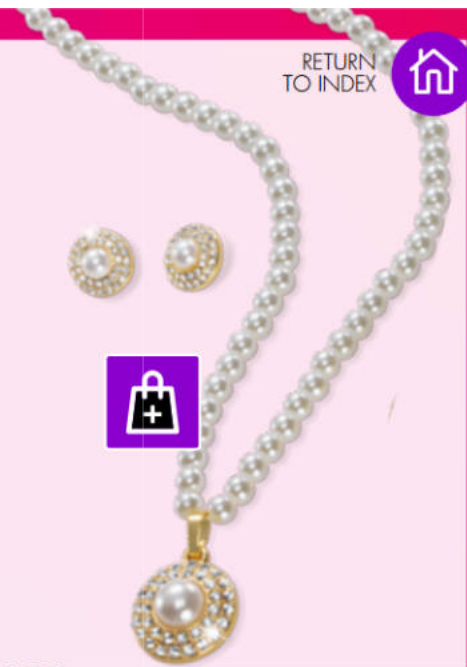

**R279**  
SAVE R120

**Marie 2-Piece Faux-Pearl Gift Set**

Gold-toned & faux-pearl necklace featuring a faux-pearl, diamanté-encrusted pendant. Comes with matching studs.  
Necklace: 42 cm + 9 cm extender  
Earrings: Approx 1.3 cm  
**1339909 Regular Price R209**