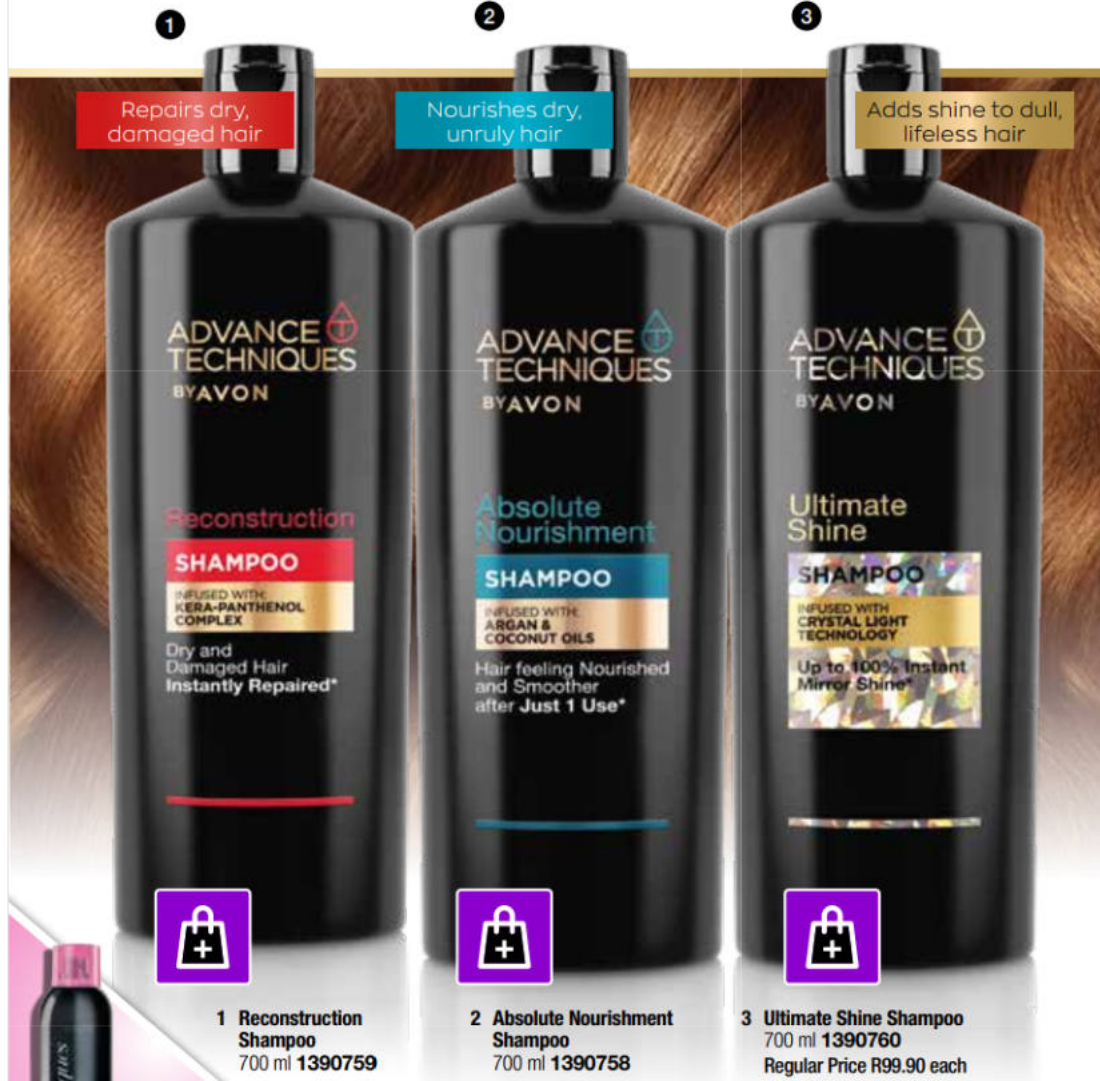

- 1 Reconstruction Shampoo 700 ml 1390759
- 2 Absolute Nourishment Shampoo 700 ml 1390758
- 3 Ultimate Shine Shampoo 700 ml 1390760 Regular Price R99.90 each

ONLY R40
see details on page 190

R89⁹⁰ EACH
SAVE R10