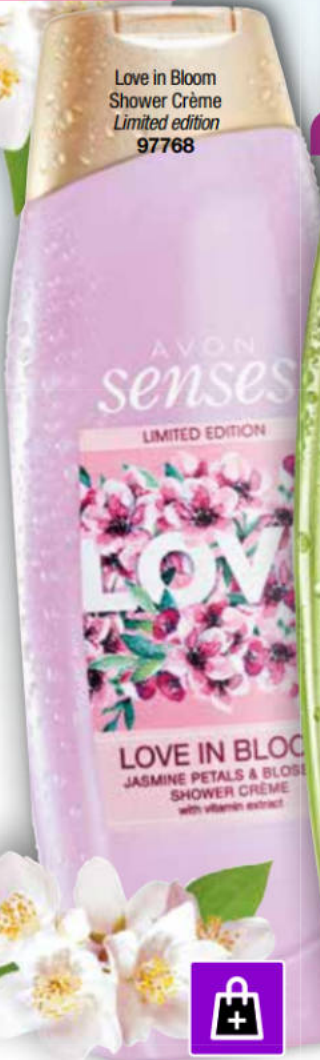

senses

SENSATIONAL SHOWER GELS

RETURN
TO INDEX

ONLY **R20⁹⁰**
SEE DETAILS ON PAGE 170

pH
balanced

with
natural
extracts

Love in Bloom
Shower Crème
Limited edition
97768

NEW

Spring Boom
Shower Gel
1399257
Regular Price R62.90

Hula Hula Hibiscus
Shower Gel
1339311