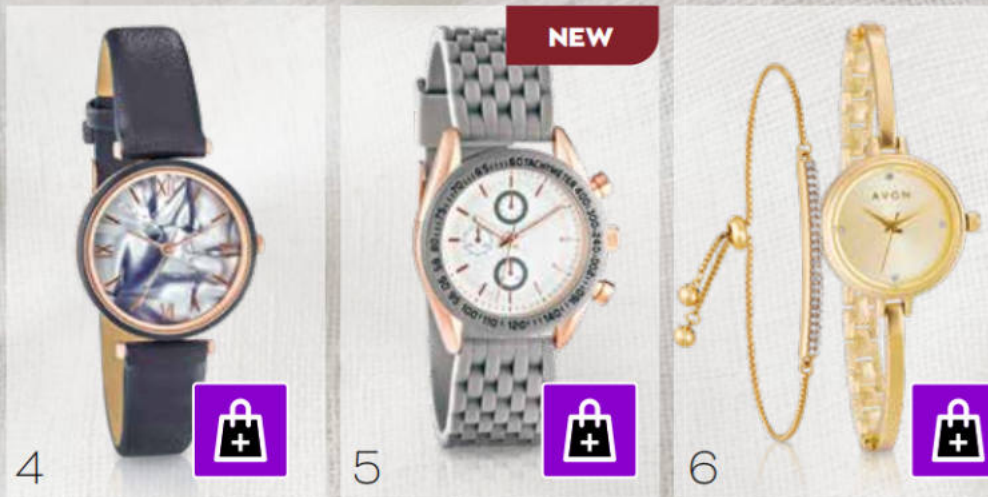

### 3 Ronelle Ladies' Metal Watch

Watch length: 23.6 cm (adjustable)  
Face: 3.4 cm diameter

1375765

Regular Price R469

**R389**

Save R80

NEW

4