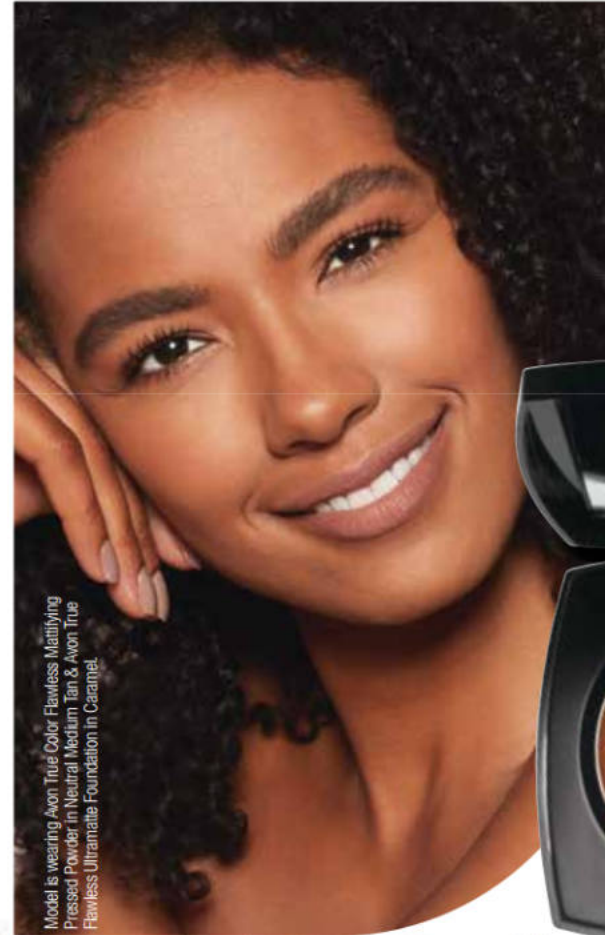

WATCH ME FINISH STRONG

RETURN TO INDEX

Weightless mattifying powder for **natural-looking, shine-controlled coverage.**