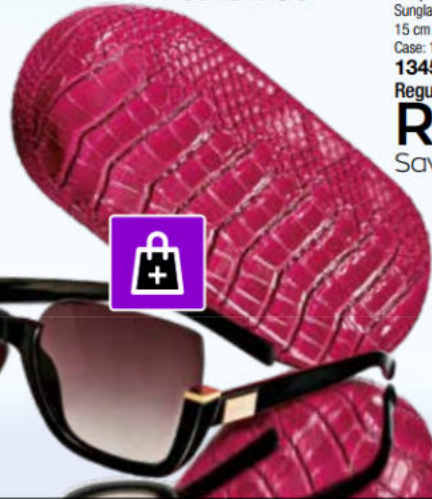

ORDER ON CODE 33012

SCARF & SUNGLASSES

**BOTH FOR R499** Save R299

BUY COMBO

**David Tiale Scarf**  
90 cm x 98 cm  
1343586  
Regular Price R399  
**R299**  
Save R100

**David Tiale Sunglasses & Case**  
Standard European UV protection.  
Sunglasses: 15 cm x 13.5 cm x 5.5 cm  
Case: 17 cm x 7 cm  
1345679  
Regular Price R399  
**R349**  
Save R50