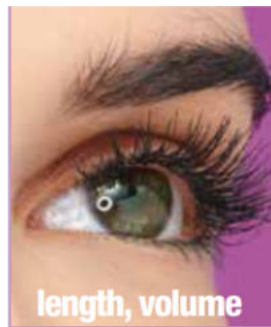

length, volume