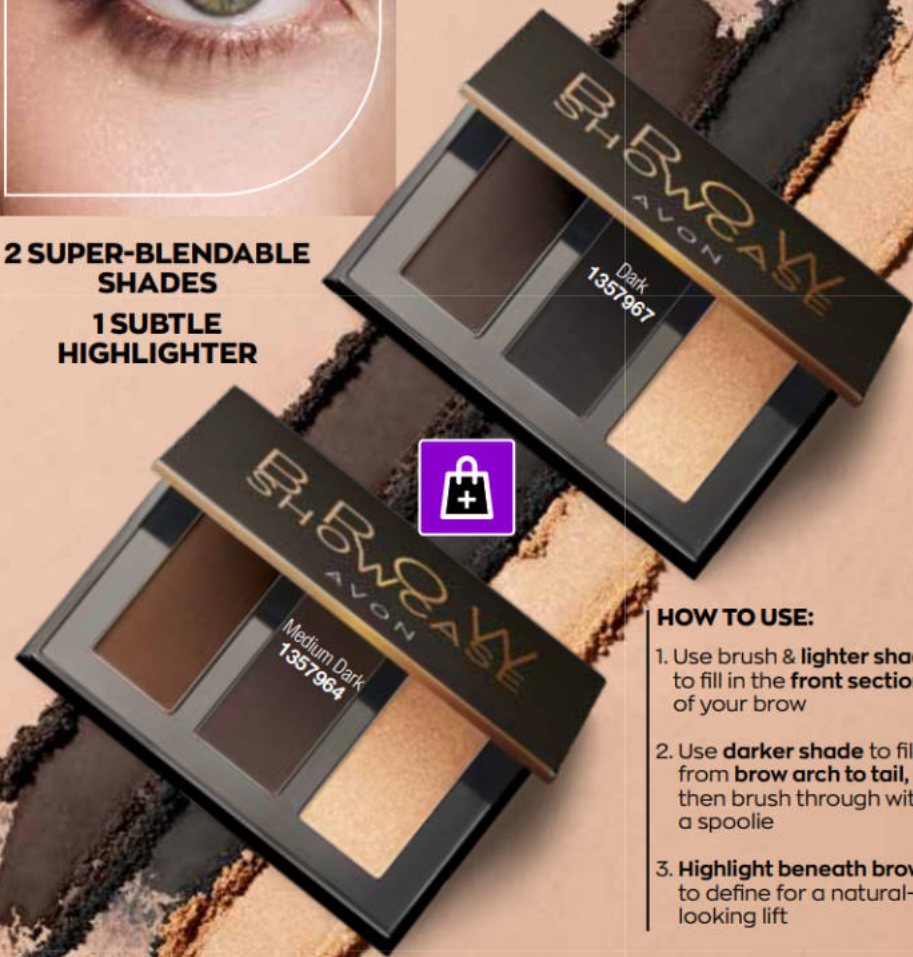

Deep Brown 1372591

Soft Brown 1372589

Model is wearing Mark Brow Perfect Sculpting Pencil in Deep Brown.

RETURN TO INDEX

**NEW**

# NATURALLY FULLER BROWS

Model is wearing Brow Showcase in Medium Dark.

2 SUPER-BLENDBLE SHADES

1 SUBTLE HIGHLIGHTER

Medium Dark 1357964

Dark 1357967