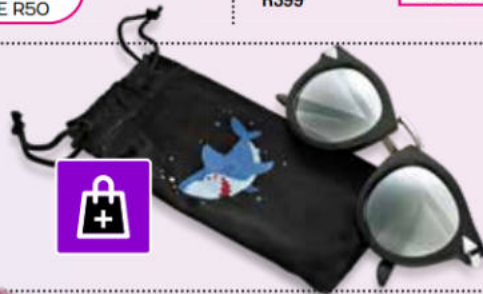

Fifi Sunglasses

Girls' gold-toned metal frame aviators with bronze-hued lenses.
Frame: 12.2 cm x 5 cm
Arm length: 13 cm
Pouch: 16.5 cm x 8 cm
1393411 Regular Price R199

R129
SAVE R70

Dean Men's Sunglasses

Square-shaped sunglasses with black & silver-toned detail. Features tinted lenses to protect eyes against sun damage.
1333709 Regular Price R169

R109
SAVE R60