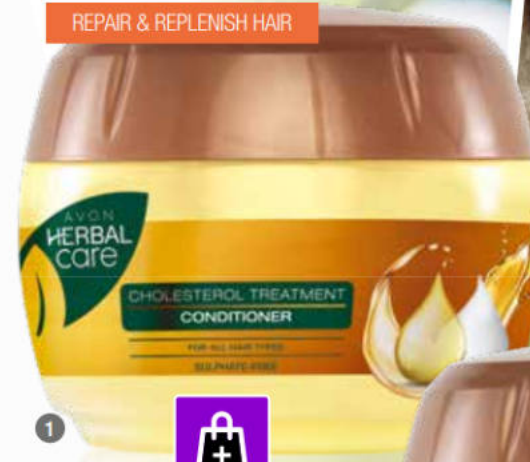

# REPAIR & REVIVE NATURAL HAIR

RETURN  
TO INDEX

Enjoy a healthy scalp & hair with Herbal Care's natural oil-enriched products.

REPAIR & REPLENISH HAIR

1

NOURISH & CONDITION HAIR

2

Enriched with castor oil, wheatgerm oil & sweet almond oil