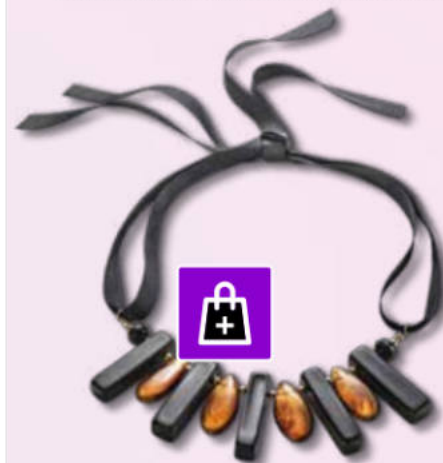

Jenny Necklace
Adjustable black ribbon fan necklace with black and amber-toned resin pendants.
Total length of necklace: 79 cm
Pendant: 15 cm x 4 cm
1339917
Regular Price R199

R149
SAVE R50