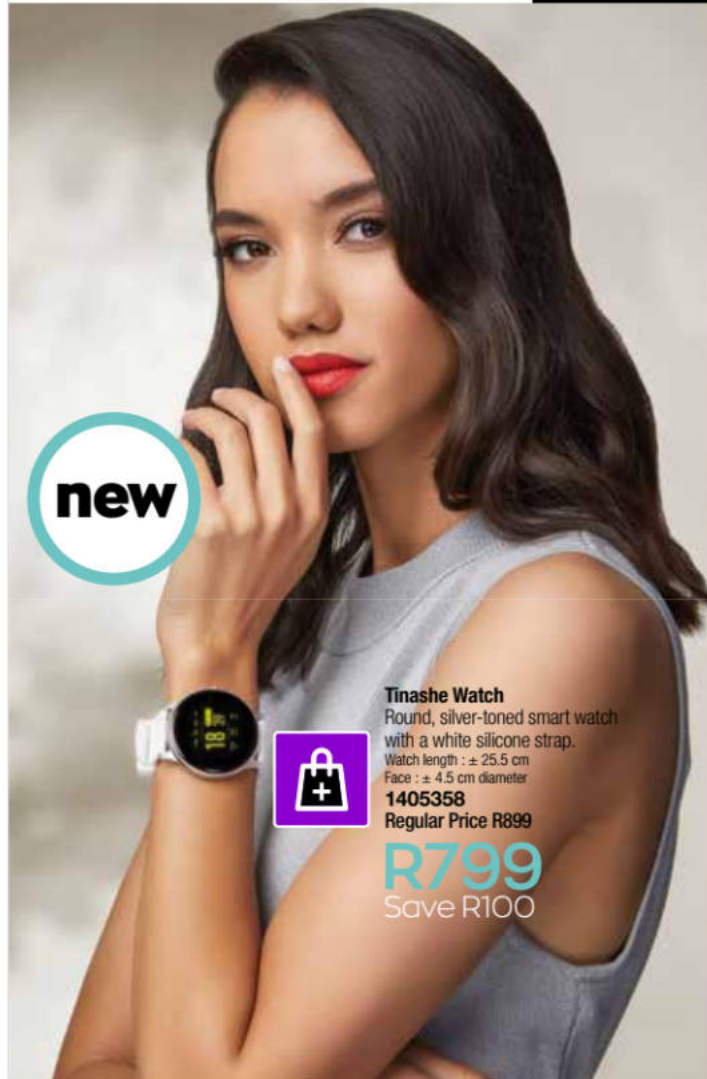

### Tinashe Watch

Round, silver-toned smart watch with a white silicone strap.

Watch length : ± 25.5 cm  
Face : ± 4.5 cm diameter

**1405358**  
Regular Price R899

**R799**  
Save R100

**INSTRUCTIONS FOR THE APP:**  
SYSTEM & HARDWARE REQUIREMENT:  
iOS 9.0 or above  
Android 5.0 or above  
Bluetooth 4.0