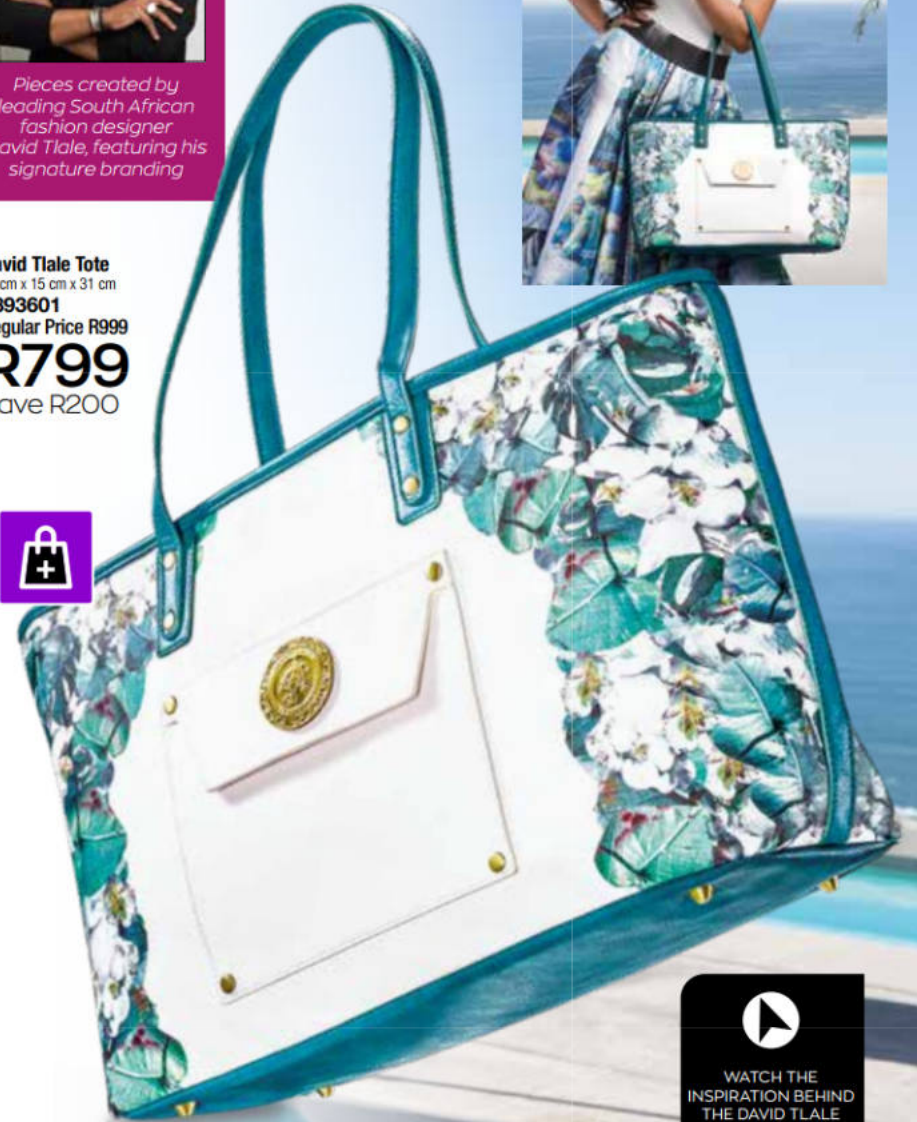

- Nambitha Ben-Mazwi

RETURN TO INDEX

- ◆ Detachable strap
- ◆ Reinforced rolled carry handles
- ◆ 2 separate side shoe compartments

**Diamond Weekender**  
Spacious weekender with reinforced handles & shoulder strap.  
53 cm x 23.5 cm x 30 cm

**David Tlale Tote**  
45 cm x 15 cm x 31 cm  
**1393601**  
Regular Price R999  
**R799**  
Save R200

LIMITED EDITION

WATCH THE INSPIRATION BEHIND THE DAVID TLALE COLLECTION ONLINE AT [WWW.AVON.CO.ZA/DAVIDTLALE](http://WWW.AVON.CO.ZA/DAVIDTLALE)