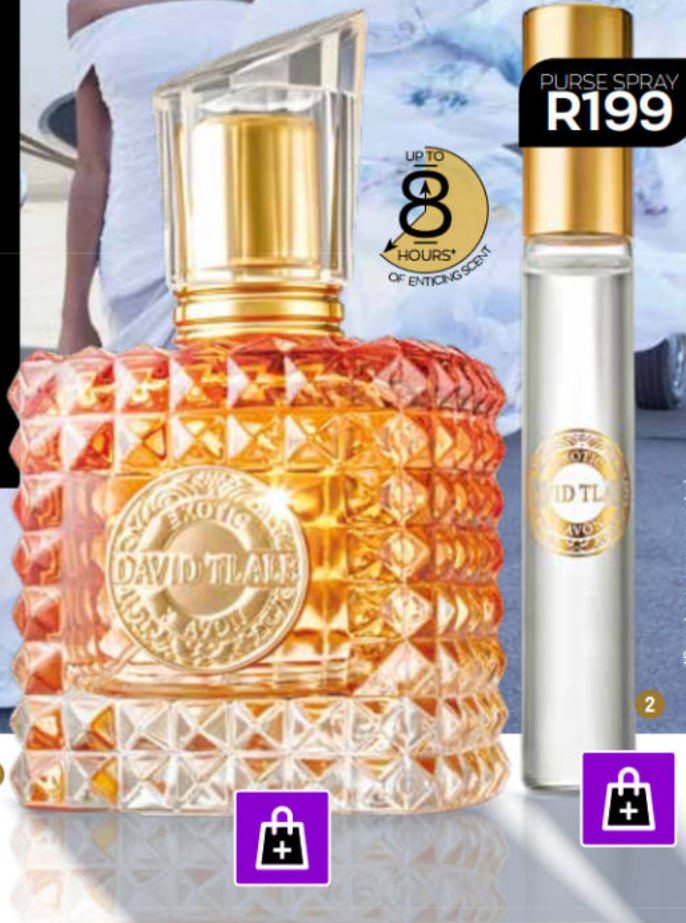

EXOTIC for Her

Move to your
own rhythm

There is power behind your eyes. An insatiable fire that burns to the beat of your own rhythm. Reveal your unique spirit & be admired with an intoxicating blend of feminine rose & jasmine bursting into a sultry medley of peach & mandarin & ending in fiery notes of amber. Because you decide who you want to be.

- 1 David Tlale Exotic for Her Eau de Parfum 65 ml 1389173 Regular Price R799
- 2 David Tlale Exotic for Her Purse Spray 15 ml 1391280 Regular Price R249

RETURN TO INDEX

DAVID TLALE x AVON

PURSE SPRAY
R199

UP TO
8
HOURS*
OF ENTICING SCENT

*Based on a consumer study.

EAU DE PARFUM
ONLY R599
SAVE R200

Unleash the POWER *within*

RETURN TO INDEX

CAPTURE THE FIRE WITHIN & OWN YOUR INNER POWER WITH MAXIME'S STRONG, MASCULINE SCENT. THE BLEND OF SENSUOUS, RICH SCENTS LINGERS FOR A LASTING IMPRESSION.

Maxime Eau de Toilette
75 ml 09053
Regular Price R450

Maxime After Shave Conditioner
100 ml 22910
Regular Price R68

Maxime Hair & Body Wash
200 ml 20163
Regular Price R68

*Based on a consumer study.

EAU DE TOILETTE
ONLY R259
SAVE R191

AFTER SHAVE CONDITIONER & HAIR & BODY WASH
BOTH FOR R99
ORDER OFFER ON CODE 30440

BUY COMBO