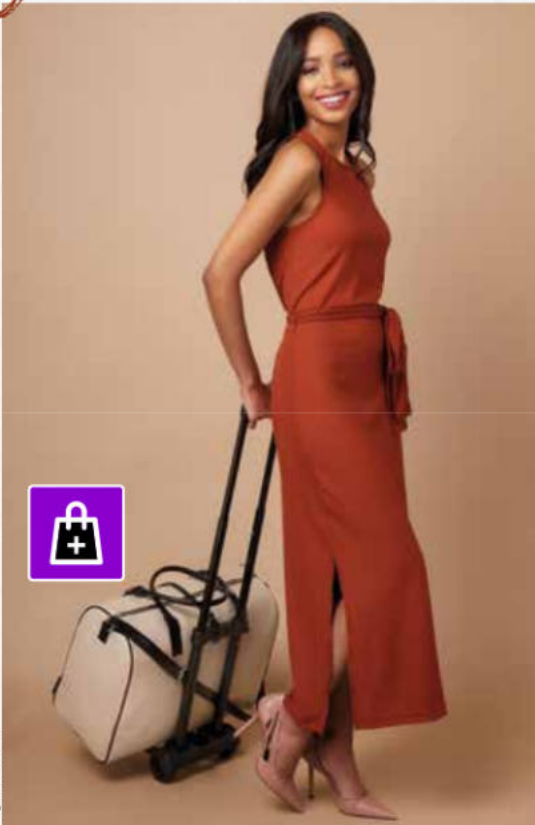

### NO WHEELS? NO PROBLEM!

Our new Luggage On Wheels Converter turns any duffel bag or weekender into a convenient wheelie bag!

Bag not included.

- ◆ Simply attach cords to the middle bar on the pull handle
- ◆ Folds up for easy storage at home & on-the-go