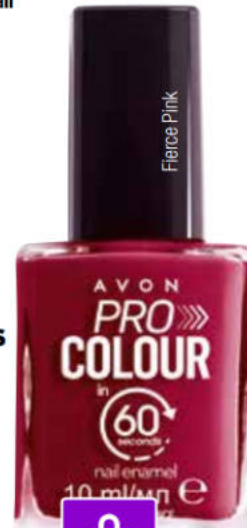

DRIES IN  
**60**  
seconds

Avon Pro Colour in 60 Seconds Nail Enamel  
10 ml  
Regular Price R99 each  
**R59 each**

NEW SHADES

Inspiring Rose  
1393963

Fierce Pink  
1393964

ANY PINK LIP & NAIL  
**SAVE R109**

BOTH for **R139**

Please indicate your choice of nail enamel and lipstick shades.

Model is wearing Avon Matte Legend Lipstick in Crave and Avon Pro Colour in 60 Seconds Nail Enamel in Intuitive Dark.

RETURN TO INDEX