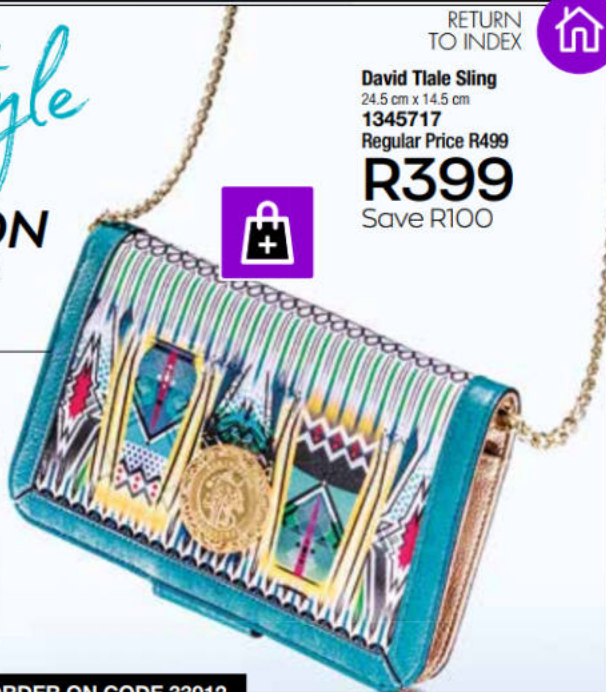

**David Tlale Tote**  
45 cm x 15 cm x 31 cm  
**1393601**  
Regular Price R999  
**R799**  
Save R200

LIMITED EDITION

WATCH THE INSPIRATION BEHIND THE DAVID TLALE COLLECTION ONLINE AT [WWW.AVON.CO.ZA/DAVIDTLALE](http://WWW.AVON.CO.ZA/DAVIDTLALE)

## HEAVENLY HIGH-FASHION

A queen deserves only the best

*Versatile & interchangeable*

Use it as a:

- ◆ Sling ◆ Clutch ◆ Purse

RETURN TO INDEX

**David Tiale Sling**  
24.5 cm x 14.5 cm  
1345717  
Regular Price R499  
**R399**  
Save R100