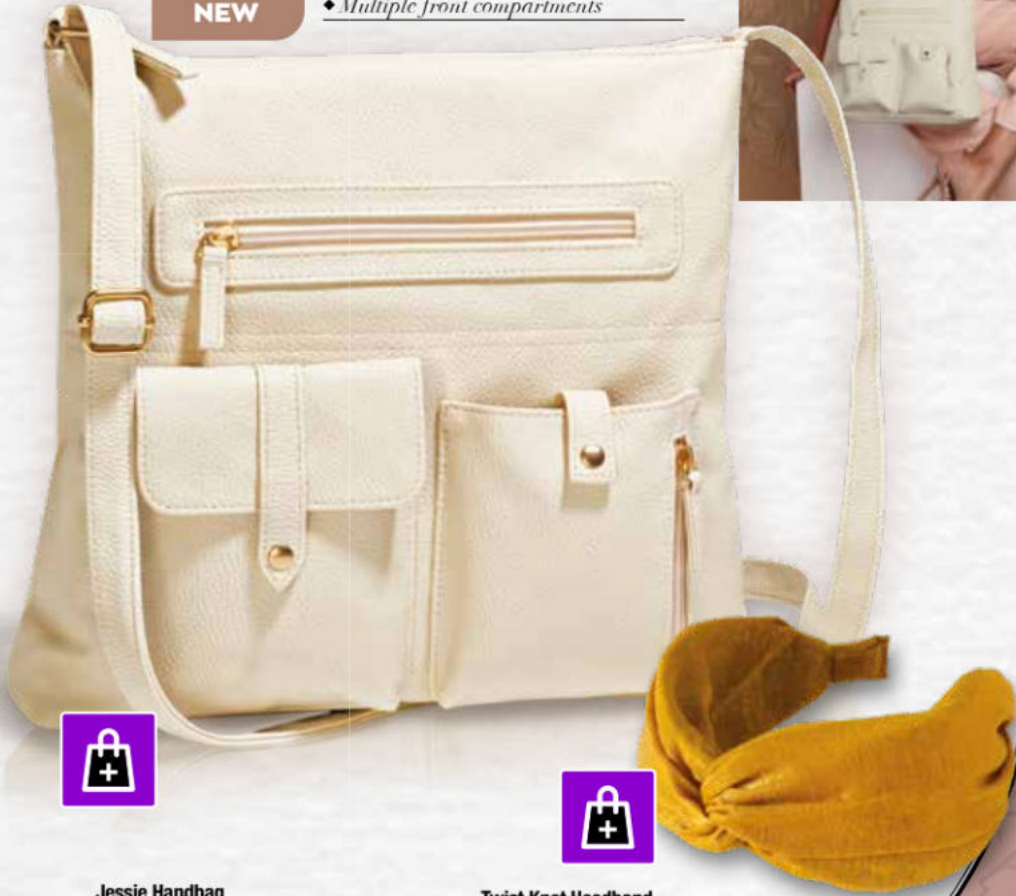

### Jessie Handbag

Faux-leather crossbody bag featuring multiple front compartments & an adjustable shoulder strap.

30.5 cm x 6 cm x 29 cm  
1399813  
Regular Price R369

**R289**  
SAVE R80