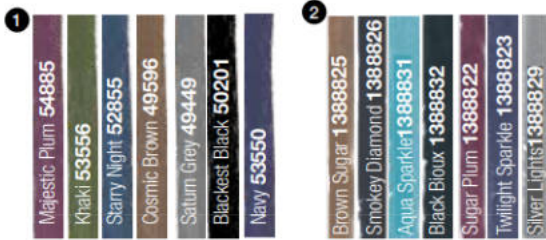

WATCH ME TURN HEADS

**DRAMATIC DEFINITION?
IT'S MY GO-TO.**

Model is wearing Glimmerstick Eyeliner in Majestic Plum & Blackest Black

★★★★★
BESTSELLER

CREATE PRECISE **DRAMA** OR **BLEND** FOR
A **SMOKEY LOOK**

OUR BESTSELLING LINER FOR
DRAMATIC 10-HOUR DEFINITION*

CREAMY, HIGH-IMPACT COLOUR
SMOOTH-GLIDE, SMUDGE-FREE FORMULA

*Based on a consumer study.

1. 1 Glimmerstick Eyeliner
   Regular Price R99 each
2. 2 Glimmerstick Diamonds Eyeliner
   Regular Price R125 each

R59 EACH
SAVE UP TO R66

RETURN
TO INDEX

RETURN
TO INDEX

Model is wearing Power Stay 16-Hour Eyeliner in Intense Navy.

NEW

POWERFULLY LASTING LINERS

16-HOURS OF INTENSE, WATERPROOF COLOUR
GLIDES ON EFFORTLESSLY & BLENDS EASILY

POWER STAY PROMISE
16
HOURS
GUARANTEED

no
sharpener
needed
simply
twist for
more
colour

TRANSFER
& SMUDGE-
PROOF

RESISTS HEAT,
HUMIDITY &
SWEAT

Avon Power Stay
16-Hour Eyeliner
Regular Price R179 each

R89 EACH
SAVE R90