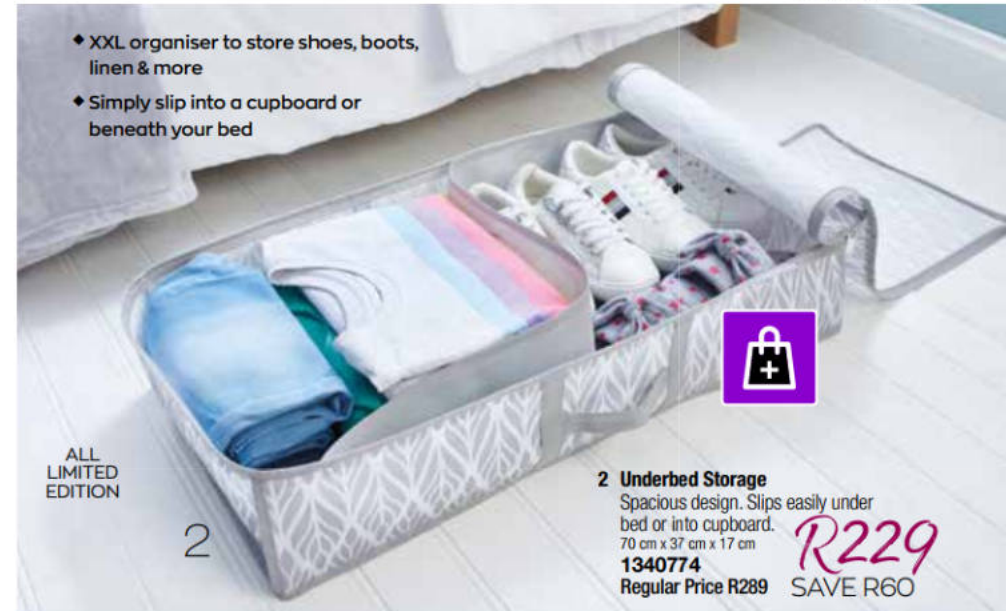

NEW

1 Cube Organiser
Patterned cube storage unit.
30 cm x 30 cm x 30 cm
1373068
Regular Price R299

R139
SAVE R160

- Ideal to store toiletries & make-up in style

Contents not included.