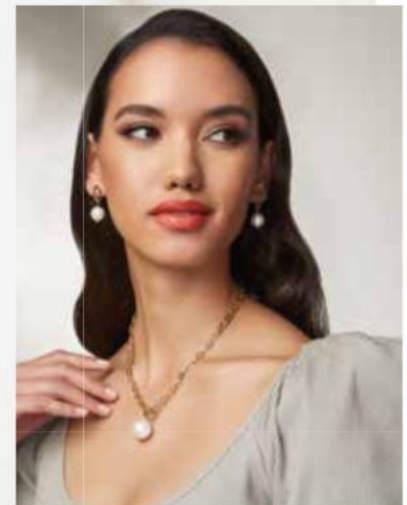

LIMITED EDITION