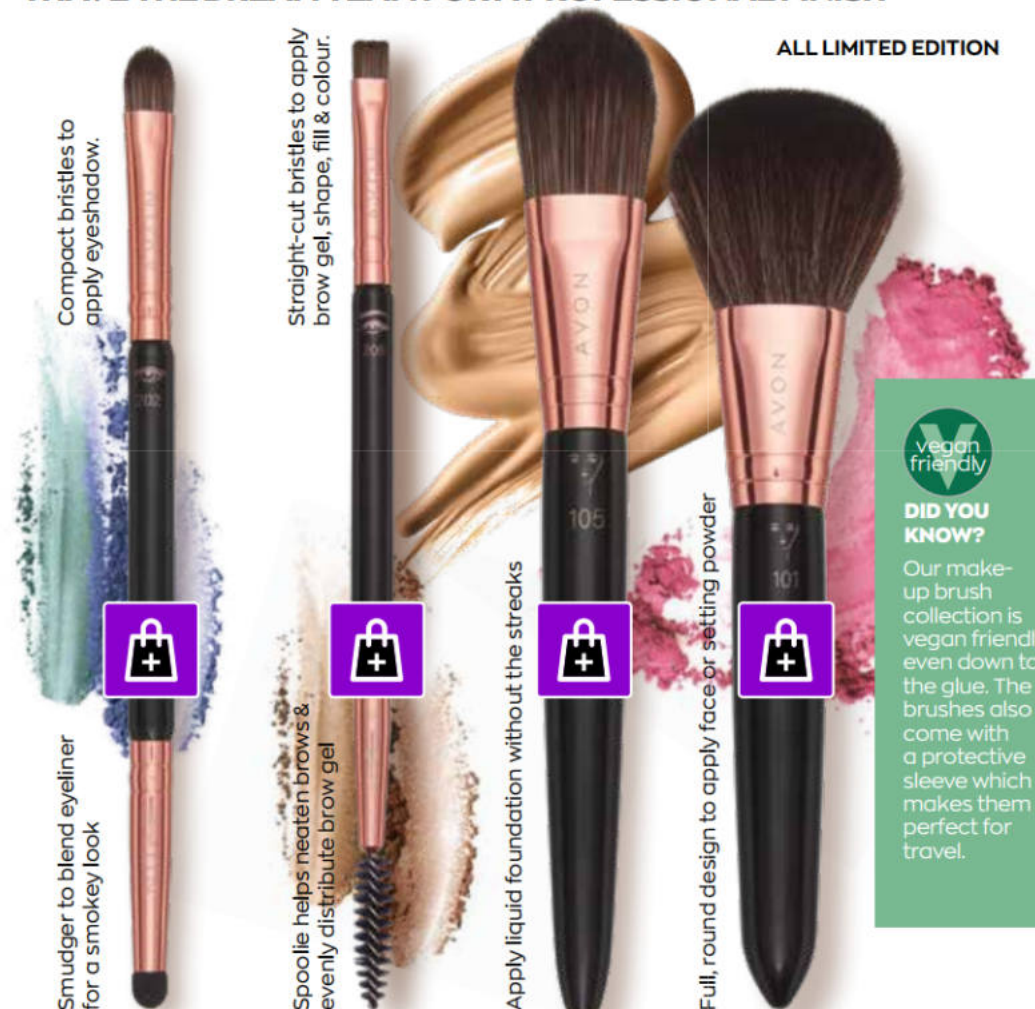

WATCH ME BRUSH UP

I HAVE THE DREAM TEAM FOR A PROFESSIONAL FINISH

ALL LIMITED EDITION

Compact bristles to apply eyeshadow.

Straight-cut bristles to apply brow gel, shape, fill & colour.

Smudger to blend eyeliner for a smokey look

Spoolie helps neaten brows & evenly distribute brow gel

Apply liquid foundation without the streaks

Full, round design to apply face or setting powder

DID YOU KNOW?

Our make-up brush collection is vegan friendly, even down to the glue. The brushes also come with a protective sleeve which makes them perfect for travel.

Eyeshadow Duo Brush
1306370
Regular Price R84
R59

Eyebrow Duo Brush
1306375
Regular Price R79.90
R59

Flat Foundation Brush
1306368
Regular Price R169.90
R119

All-Over Face Brush
1306366
Regular Price R149
R119

ALL 4 FOR R185

ORDER OFFER ON CODE 33011

SAVE R297.80

BUY COMBO