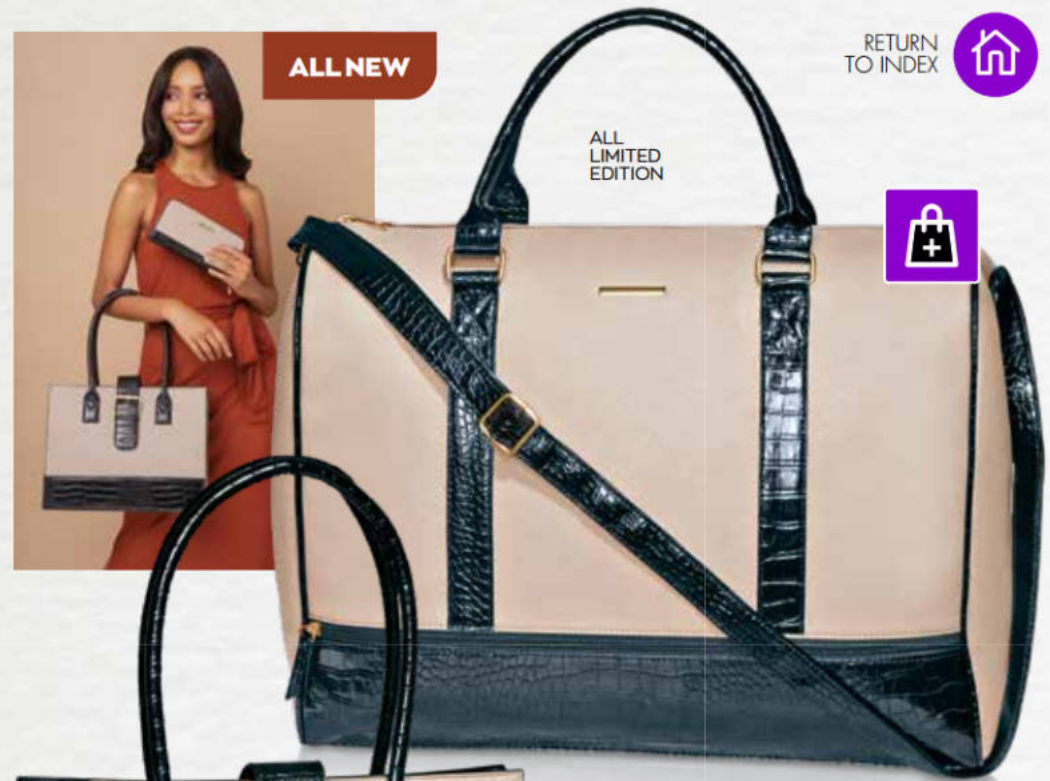

ALL LIMITED EDITION

◆ Extra-large bottom shoe compartment