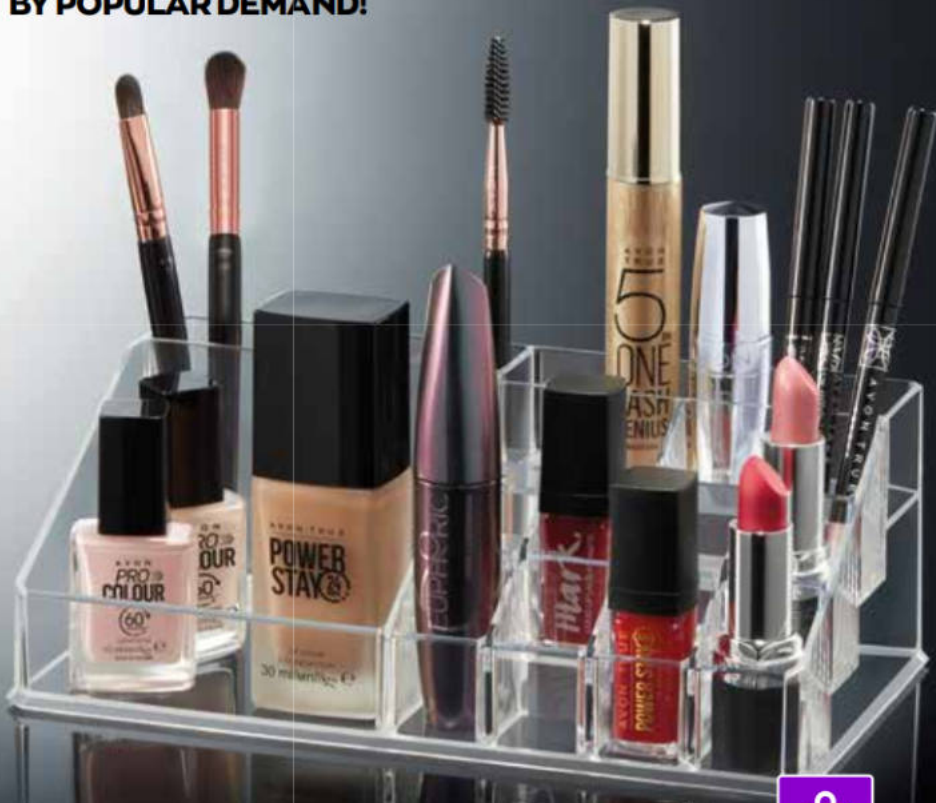

Avon Brow Showcase  
Ombre Brow Compact  
Regular Price R159 each

**R129** EACH  
SAVE R30

PRO BAR

RETURN TO INDEX

ALL LIMITED EDITION

DEEP CURVE TO GRAB EVEN SHORT LASHES

**NEW**  
Avon Rose Gold-Toned Eyelash Curler  
1395181  
Regular Price R119.95  
**R85**

MAKE-UP PRODUCTS NOT INCLUDED

Perspex Make-up Organiser  
22.2 cm x 12.6 cm x 8 cm  
1388263