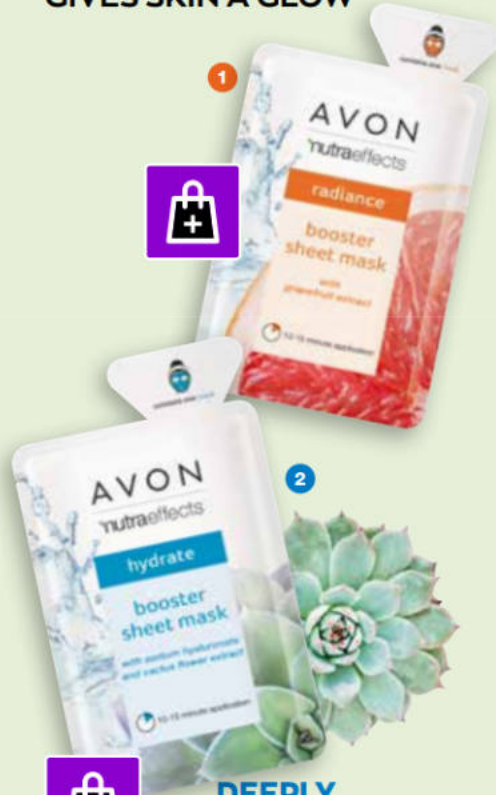

DEEPLY HYDRATES DRY SKIN & GIVES IT BOUNCE

1 Radiance Booster Sheet Mask 1358720
2 Hydrate Booster Sheet Mask 1357960

Regular Price R54.90 each

R49⁹⁰ EACH
SAVE R5

YOUNGER-LOOKING SKIN

RETURN TO INDEX

✓ all skin types

Formulated to address the look of early visible signs of ageing

REVEAL

1 **TRI-PHASE ELIXIR**
✓ NOURISH
✓ SMOOTH
✓ STRENGTHEN

1 Ageless Strengthening Tri-Phase Elixir
30 ml 1369665
Regular Price R219.90