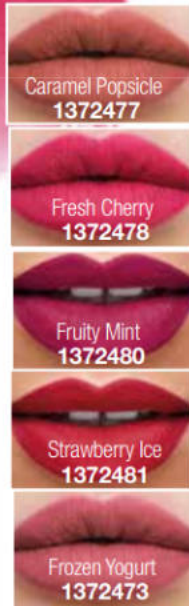

AVON  
color  
trend

I WANT  
lush lips  
& lashes

D'LICIOUS

100% MATTE COVERAGE

RETURN  
TO INDEX

**NEW**

With a peppermint  
scent for a  
refreshing look

Creamy D'Licious Matte  
Liquid Lipstick  
5 ml  
Regular Price R109 each