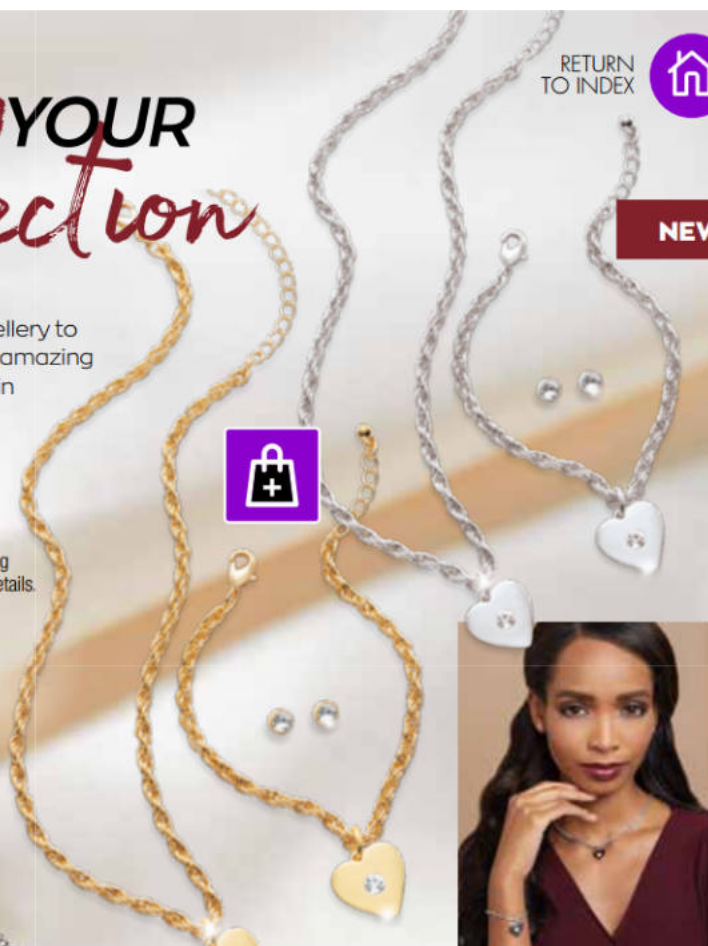

## Mel 3-Piece Gift Set

Metallic chain necklace, bracelet & earring set featuring heart pendants & diamanté details.  
Necklace: 42 cm + 9 cm extender  
Bracelet: 18.5 cm + 2.5 cm extender  
Earrings: 0.5 cm

Gold-toned: 1399799

Silver-toned: 1399801

Regular Price R199 each

**R169 each**  
SAVE R30

ALL LIMITED EDITION

**Carrey Classic Earrings**  
Gold- & silver-toned diamanté-encrusted hoop earrings.  
0.7 cm x 2.1 cm