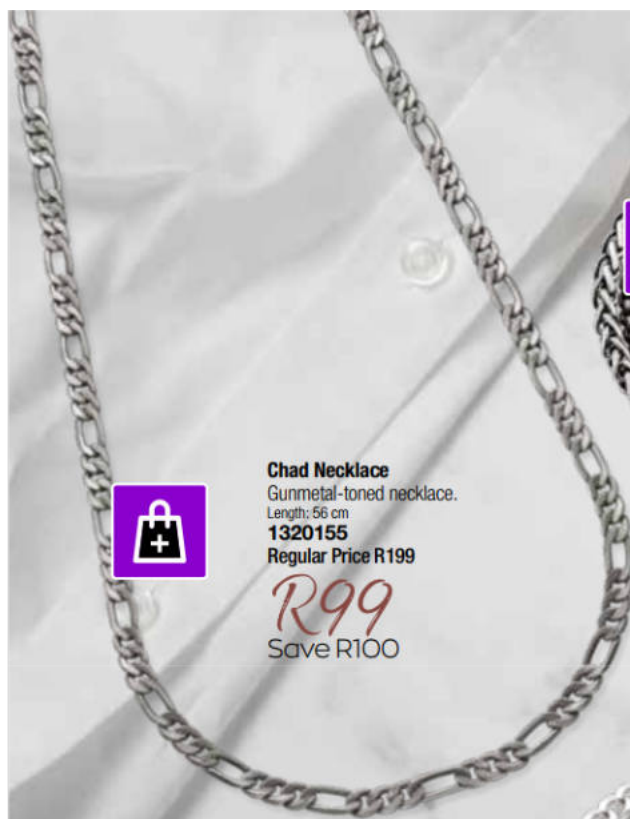

**R199**  
SAVE R30

- ◆ Comes in a giftable box

ALL LIMITED EDITION

RETURN  
TO INDEX

**Fidel Bracelet**  
Dual silver- & gunmetal-toned chain bracelet.  
21 cm  
**1315915**  
Regular Price R149  
**R69**  
Save R80

**Chad Necklace**  
Gunmetal-toned necklace.  
Length: 56 cm  
**1320155**  
Regular Price R199  
**R99**  
Save R100

**UNFORTUNATELY SOLD OUT**

**Yahya 2-Piece Gift Set**  
Sterling silver-plated men's two-piece consisting of a bracelet & necklace.  
Necklace: 51 cm incl. fold clasp  
Bracelet: 22 cm incl. fold clasp  
**1391519**  
Regular Price R349