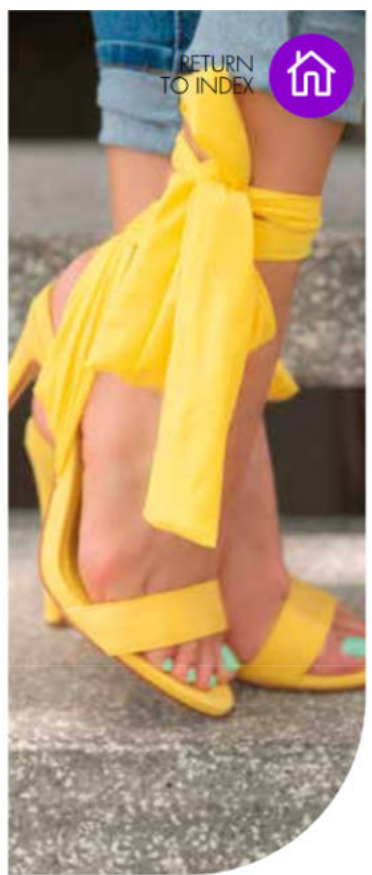

RETURN TO INDEX