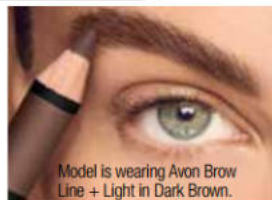

BROW BAR

RETURN TO INDEX

FULL, FINISHED BROWS

HIGHLIGHT FOR A LIFTED LOOK

Model is wearing Avon Brow Line + Light in Dark Brown.