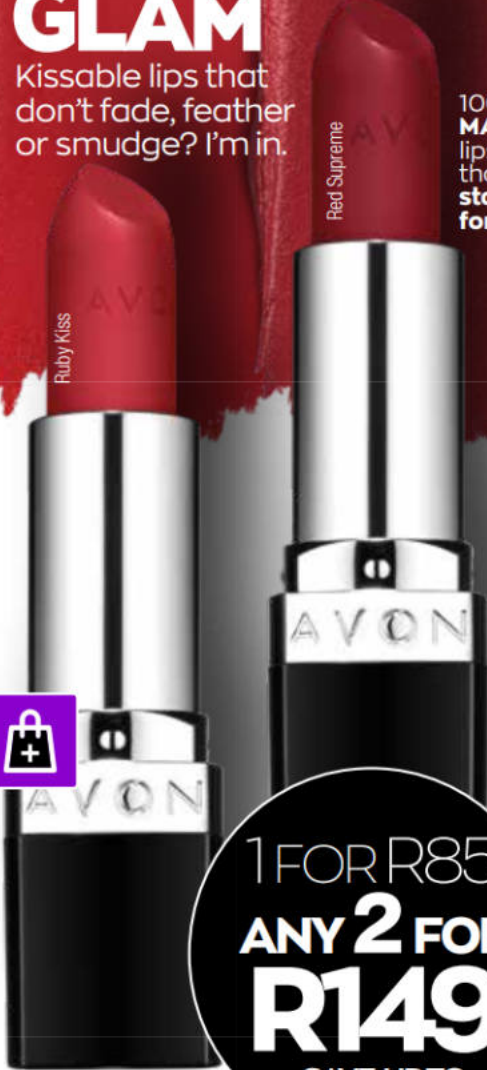

# WATCH ME TURN UP THE GLAM

Kissable lips that don't fade, feather or smudge? I'm in.

100% **MATTE** lipstick that stays on for hours

1 FOR R85  
ANY 2 FOR  
**R149**  
SAVE UP TO  
R89

Avon True Color Perfectly Matte Lipstick  
*Limited edition*  
Regular Price R119 each